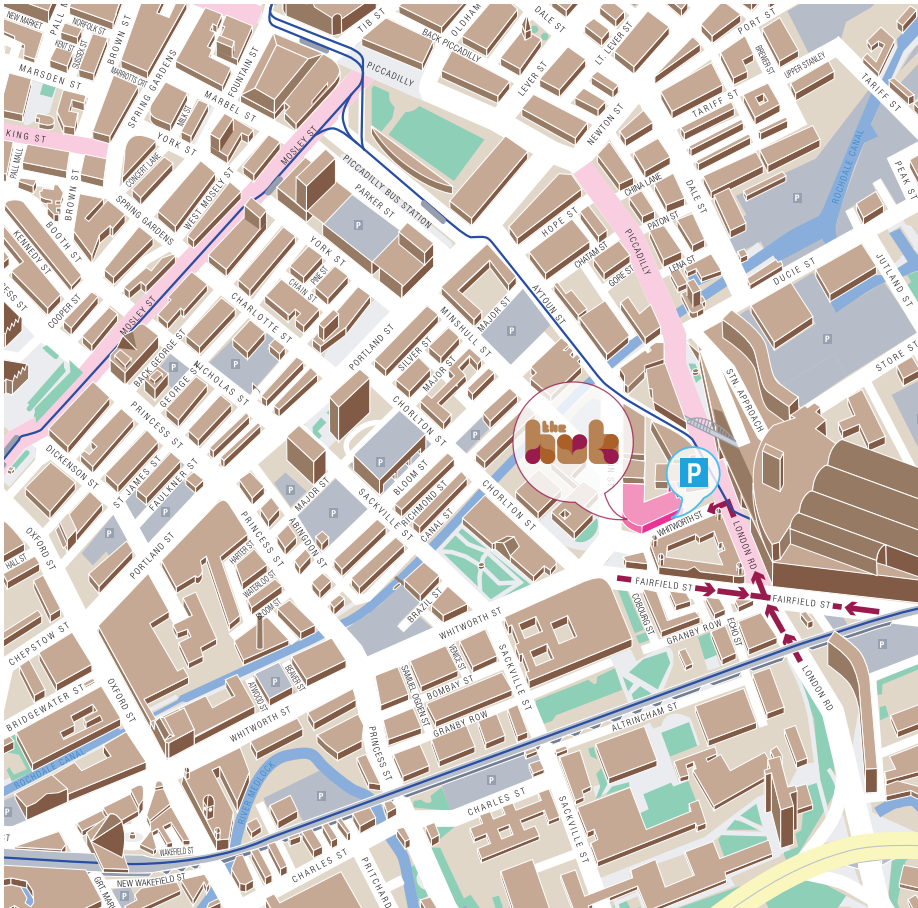

How to find us

You'll find our Marketing Suite at 14-16 Whitworth Street, Manchester M1 3BS. Car parking is available next door in the Piccadilly Place NCP Car Park - just call 0161 236 0606 to reserve a space.

Our opening hours are:

Tuesday to Friday: 11.00am to 18.00pm

Saturday: 11.00am to 17.00pm

By train or tram

Proceed out of Piccadilly Train Station on to Station Approach. Immediately to your left you will see the new Manchester Curve Bridge. Go across the bridge, past City Inn on your right hand side, and turn left on to Aytoun Street. Carry on down Aytoun Street and at the bottom, turn left again where you will see the Piccadilly Place NCP Car Park on your left hand side. The Marketing Suite is situated next to the car park.

By car

Drive up London Road and turn left onto Whitworth Street. On your right hand side you will see a sign for the Piccadilly Place NCP Car Park. The Marketing Suite is next to the car park.

www.thehubmanchester.co.uk